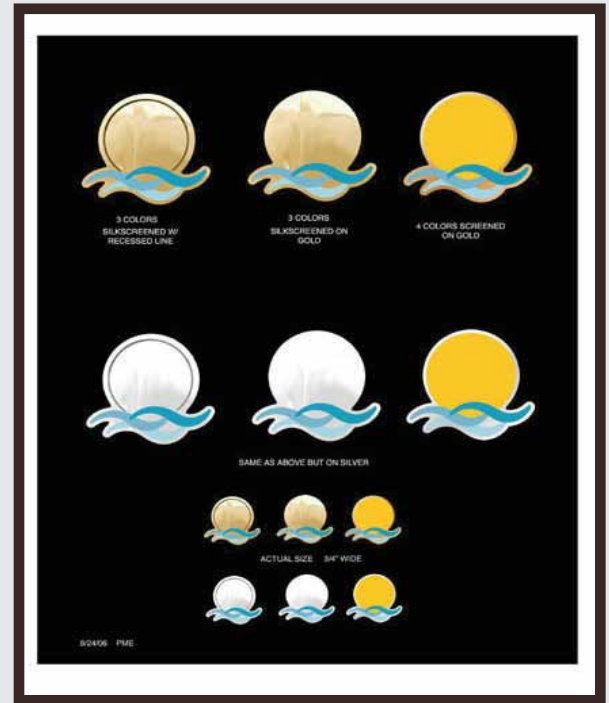

Lakeland Regional Medical Center
Awareness Lapel Pins
Distributor Name: Competitive Edge

Objective: To create a commemorative pin for the Grand Opening of the Medical Center that involved the community and special guests and welcomed the staff and management to the new facility.

The Dion Design Team collaborated with our Distributor to develop an extremely contemporary design of a solar globe rising over the sea. The design was immediately approved and the pin was created in both a silver and gold finishes. Dion then produced a multi-thousand-piece order on a VERY expedited schedule, easily meeting the Grand Opening date. The reaction was terrific and while the pins were distributed some time ago, most of the staff are still wearing their pins. The Distributor was also kind enough to state the “this was the best example of supplier (Dion) cooperation ever!”